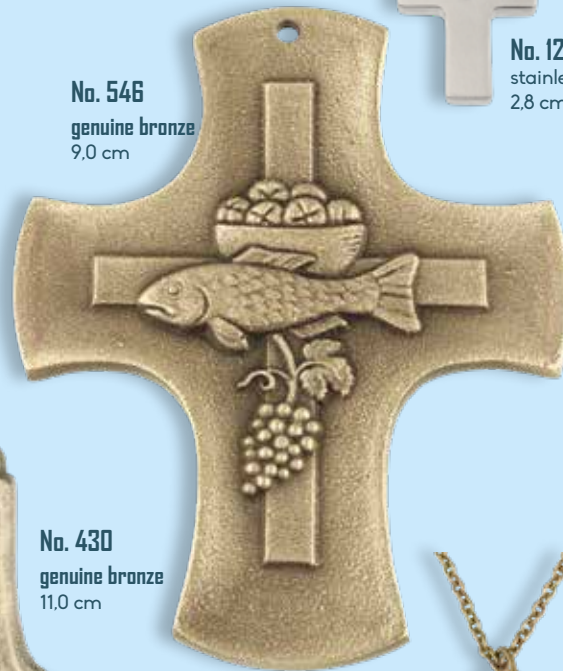

**No. 386**  
genuine bronze  
with strap  
6,0 cm

**No. 555**  
cast metal  
8,0 cm

## made of stainless steel at special prices

**No. 1203**  
stainless steel cross  
blue coloured  
translucent  
3,1 cm

**No. 1201**  
stainless steel cross  
2,3 cm

**No. 1202**  
stainless steel cross  
2,3 cm

**No. 546**  
genuine bronze  
9,0 cm

crosses made of  
cast metal with strap  
**No. 563** (gold color)  
5,0 cm  
**No. 562** (silver color)  
5,0 cm

Olivenholzkreuz  
with strap

**No. 300**  
12,0 cm  
**No. 301**  
10,0 cm  
**No. 302**  
7,0 cm