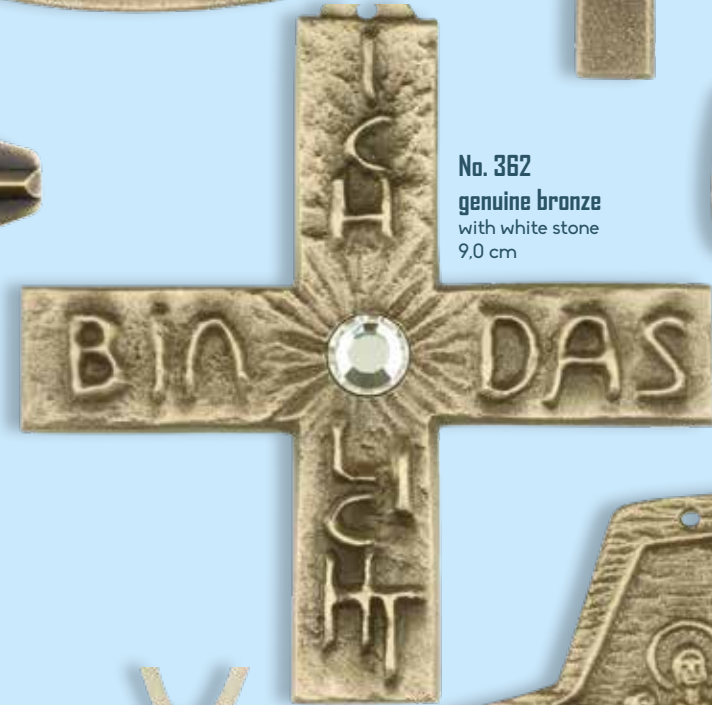

**No. 1003**  
stainless steel cross  
with strap  
4,0 cm

**No. 1033**  
stainless steel cross  
with strap  
4,0 cm

crosses made of cast metal  
**No. 561** (gold color)  
8,0 cm  
**No. 560** (silver color)  
8,0 cm

**No. 556**  
cast metal  
7,0 cm

**No. 541**  
9,0 cm

**No. 418**  
genuine bronze  
8,5 cm

**No. 362**  
genuine bronze  
with white stone  
9,0 cm

**No. 550**  
genuine bronze  
with strap  
5,0 cm

**No. 423**  
genuine bronze  
10,0 cm