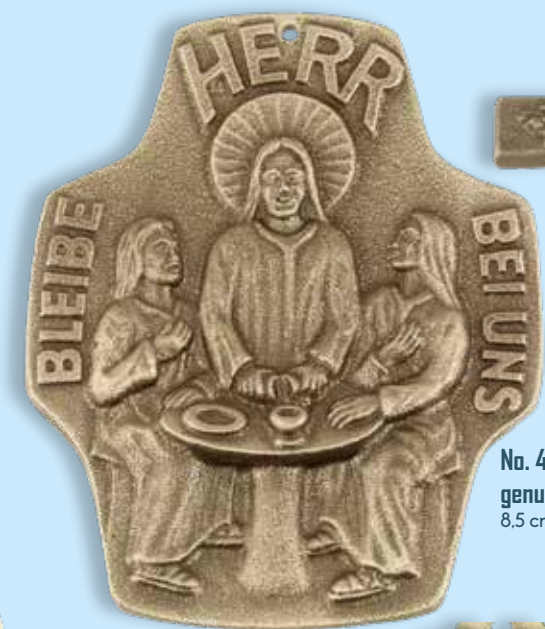

No. 418
genuine bronze
8,5 cm