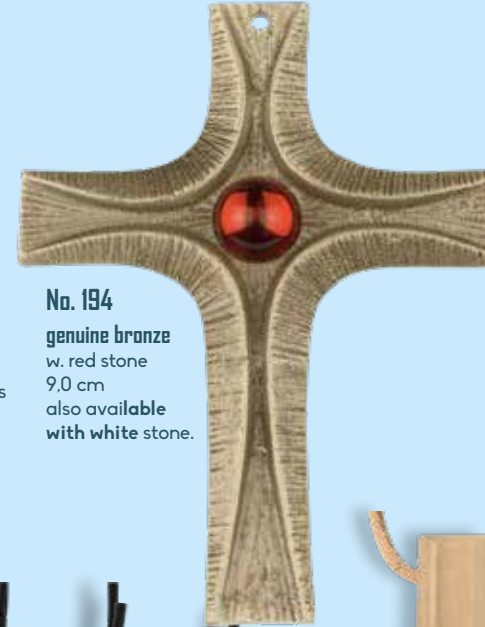

## made of stainless steel

**No. 1123**  
stainless steel cross  
2,8 cm

**No. 1034F**  
stainless steel cross  
3,0 cm  
**No. 1034 (no illust.)**  
without motif „fish“  
3,0 cm

**No. 1100**  
stainless steel cross  
3,0 cm

**No. 1465**  
stainless steel cross  
3,6 cm

**No. 1208**  
stainless steel  
cross  
3,9 cm

**No. 1200**  
stainless steel cross  
2,8 cm

**No. 194**  
genuine bronze  
w. red stone  
9,0 cm  
also available  
with white stone.

**No. 386**  
genuine bronze  
with strap  
6,0 cm

**No. 555**  
cast metal  
8,0 cm