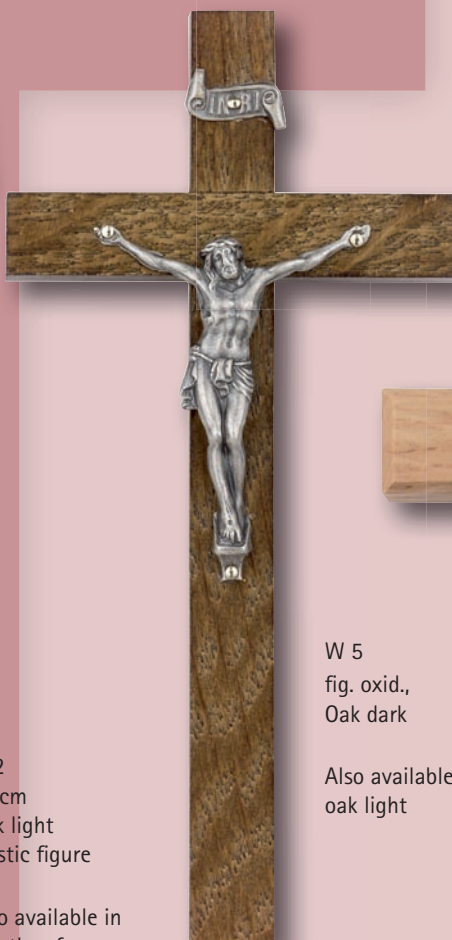

Wooden Crosses

KISSING

762
30 cm
Oak light
Plastic figure

Also available in
lengths of
40 cm (No. 733) and
50 cm (No. 732)

T 12 1/2 cm
Oak
Fig. oxid.

W 5
fig. oxid.,
Oak dark

Also available in
oak light

W 12 1/2 cm
Oak light,
Fig. oxid.