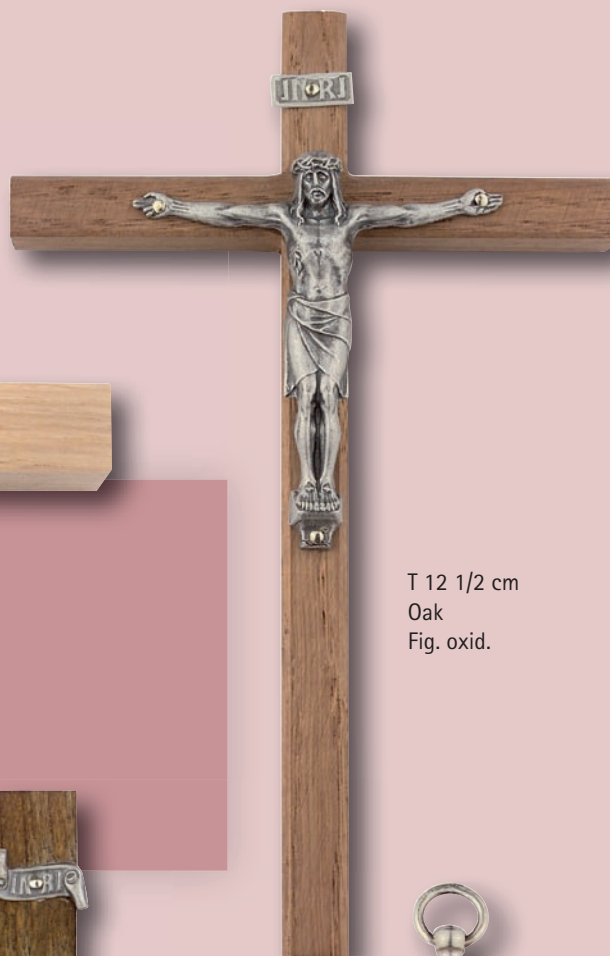

Wooden Crosses

KISSING

762
30 cm
Oak light
Plastic figure

Also available in
lengths of
40 cm (No. 733) and
50 cm (No. 732)

T 12 1/2 cm
Oak
Fig. oxid.

W 5
fig. oxid.,
Oak dark

Also available in
oak light

W 12 1/2 cm
Oak light,
Fig. oxid.