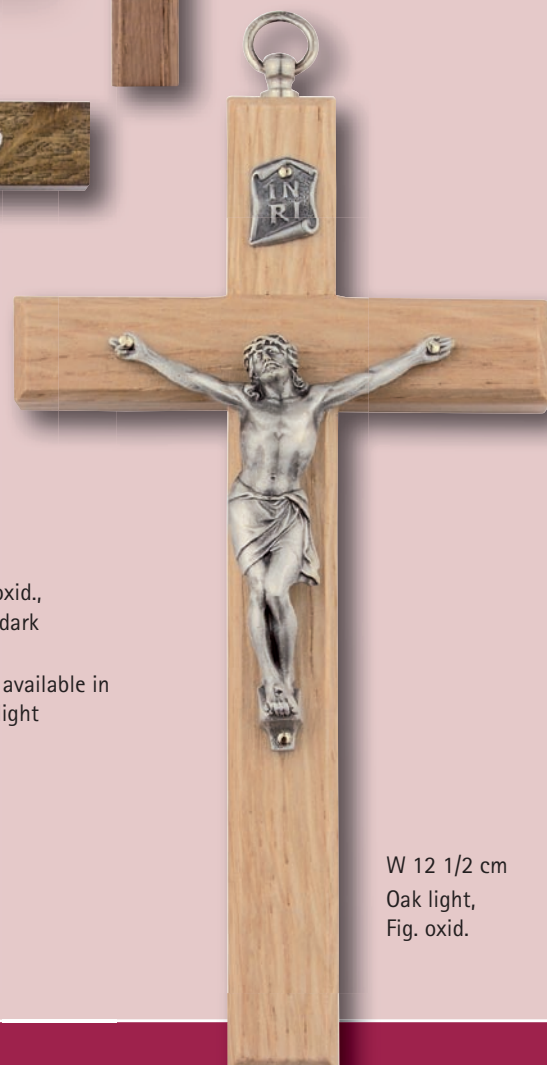

Wooden Crosses

KISSING

762
30 cm
Oak light
Plastic figure

Also available in
lengths of
40 cm (No. 733) and
50 cm (No. 732)

T 12 1/2 cm
Oak
Fig. oxid.

W 5
fig. oxid.,
Oak dark

Also available in
oak light

W 12 1/2 cm
Oak light,
Fig. oxid.